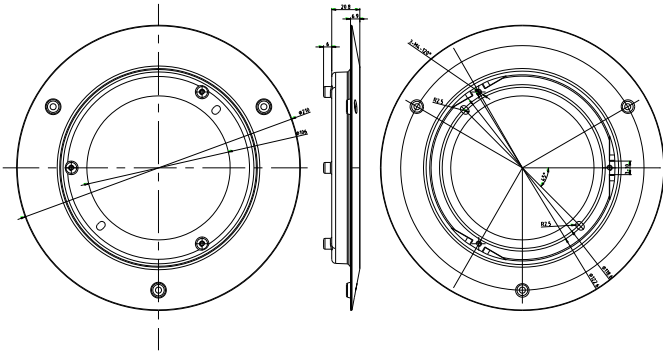

## DS-1241ZJ

In-ceiling Mounting Bracket for  
Dome Camera

### Dimension:

### Parameter:

Model	DS-1241ZJ
Parameters	In-ceiling Mounting Bracket for Dome Camera
Appearance	Hikvision White
Material	Aluminum Alloy
Dimension	Φ 210×26.8mm
Weight	260g